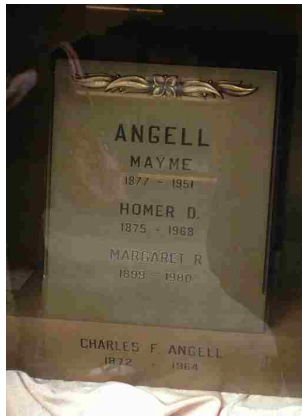

**Angell,
Homer
Daniel,
campaign
button**

**Angell,
Homer
Daniel,
crypt**

2013 Homer Angell Crypt at Portland Memorial Funeral Home and Mausoleum, Portland, OR n/a Personal photo Jerry collection of Olson Jerry Olson