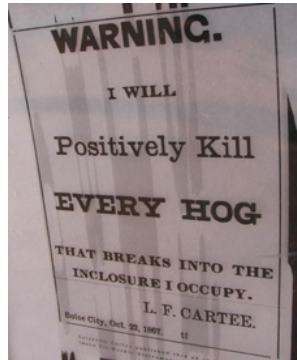

**Cartee,
LaFayette,
sign**

Sign from 1897 on Grove Street, Boise, ID

<http://www.uncleboise.com/feature.boi?a=431> uncleboise.com Jerry Olson