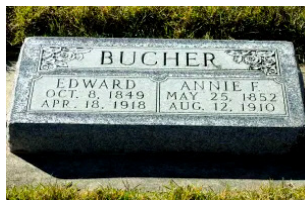

2010 Gravestone of Edward V. Bucher and his wife Annie in Montpelier Cemetery, Montpelier, Idaho

<https://ottobucher.wordpress.com/> Published heritage of Otto Bucher

**Bucher,
Edward V.,
grave**

2011 Gravestone of Edward V. Bucher and his wife Annie in Montpelier Cemetery, Montpelier, Idaho