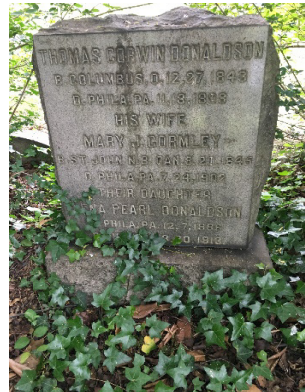

**Donaldson,
Thomas
Corwin,
grave**

2016 Tombstone of Thomas and wife, Mary, at Woodlands Cemetery, Philadelphia, Pennsylvania
<https://www.findagrave.com/memorial/135970063/mary-j-donaldson> Find A Grave website by TF Lyon
Jerry Olson