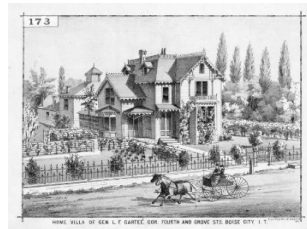

**Cartee,
LaFayette,
house**

unkn Home of
Lafayette Cartee
at 405 Grove
Street, Boise, ID. n/a

Idaho State
Archives, D 173, litho by
I. T. Elliott Jerry
Olson