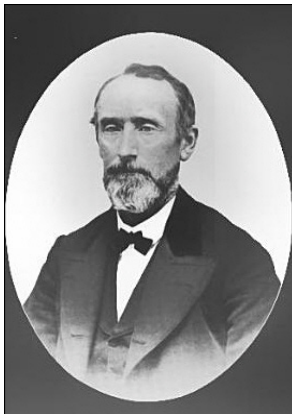

unkn Daniel Chaplin

<http://books.google.com/books?id=5vY0AQAAMAAJ&pg=PA485&lp_g=PA485&dq=illustrated+history+of+union+and+wallowa+counties&source=bl&ots=9n2rtRqbuH&sig=15LjN25j0KsToCpvY9uMzs46EBc&hl=en&sa=X&ei=_GEjVOnDLMSS5ogTxy4LQCA>
History of Union and Wallowa Counties, 1902

Jerry Olson