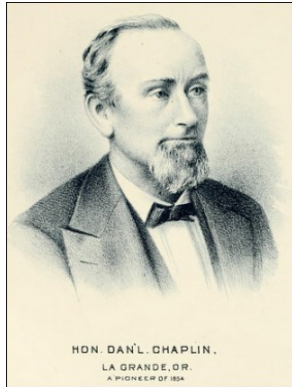

unkn Daniel Chaplin

<https://archive.org/stream/historyofpacific01nort#page/n405/mode/2up>
History of the Pacific Northwest, Oregon and Washington, 1889.

Jerry Olson

**Chaplin,
Daniel**