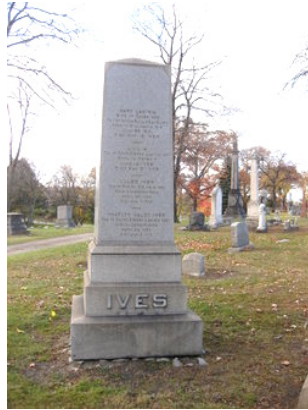

Subject	Object	Date	Caption	URL	Citation	Source

Ives, Butler,
grave

2014

Tombstone of
Butler Ives, Jr.
and his parents at
Elmwood
Cemetery, Detroit,
Michigan

<http://www.findagrave.com/cgi-bin/fg.cgi?page=r&GSl=ives&GSfn=butler&GSbyrel=all&GSdyrel=all&GSentry=4&GSob=b&GRid=120157513&df=all&>

Find A
Grave
website by
Twist

Jerry Olson

Ives, William