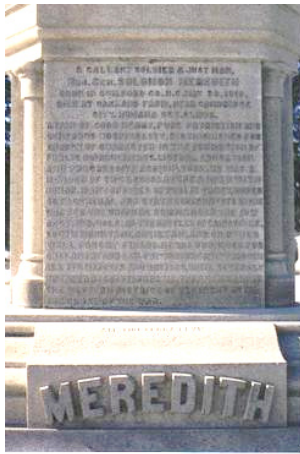

Jerry
Olson

**Meredith,
Solomon,
grave**

2022

Tombstone
monument for
Solomon
Meredith at
riverside
Cemetery,
Cambridge,
Illinois

<https://www.findagrave.com/memorial/5844298/solomon-meredith/photo>
by Lon

Find a
Grave
website by
Lon
Jerry
Olson

**Meredith,
Solomon,
grave2**

2008

Tombstone
monument for
Solomon
Meredith at
riverside
Cemetery,
Cambridge,
Illinois

<https://www.findagrave.com/memorial/5844298/solomon-meredith/photo>