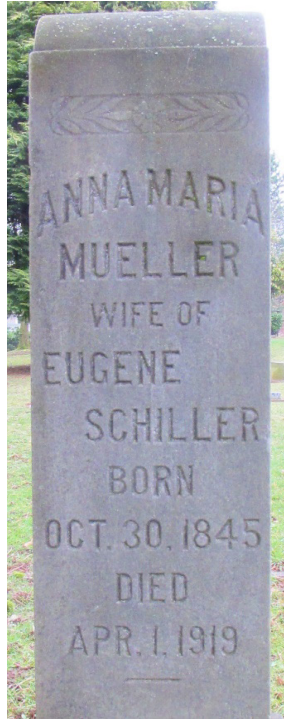

Subject	Object	Date	Caption	URL	Citation	Source

Schiller,
Eugene, wife
grave

2014 Tombstone of Anna Maria Jenne Mueller Schiller, wife of Eugene Schiller, in Jones Pioneer Cemetery, Sylvan, Oregon

<http://www.findagrave.com/cgi-bin/fg.cgi?page=g&r&GSln=Schiller&GSiman=1&GSid=1975467&GRid=11427286>

Find a Grave website by Pamela Edwards

Jerry Olson

Schiller,
Eugene, wife
grave