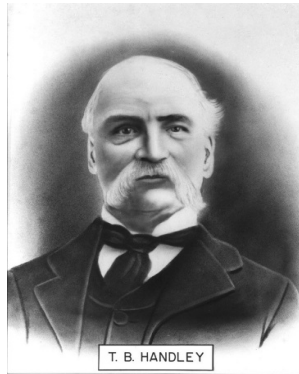

Subject	Object	Date	Caption	URL	Citation	Source

**Handley,
Thomas
Burton**

unkn

Thomas Burton
Handley

<http://person.ancestry.com/tree/43179571/person/26439408432/facts>

Ancestry.com
m by
nccocroft

Jerry Olson

**Handley,
Thomas
Burton, wife**